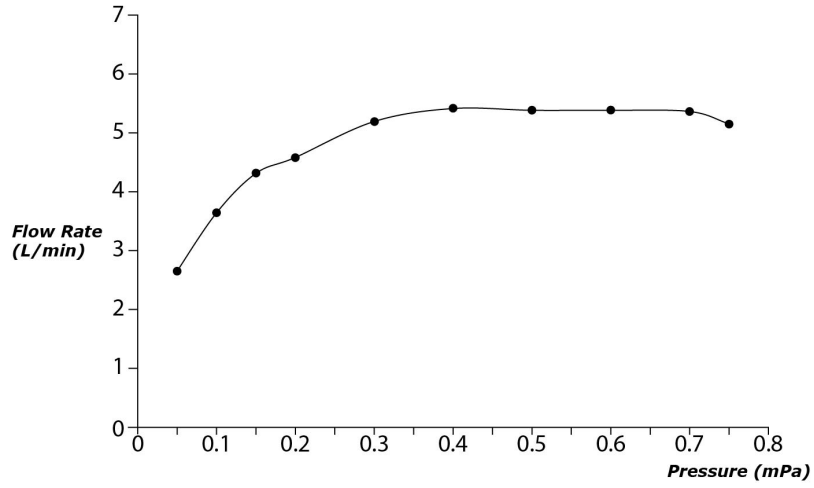

SPECIFICATIONS

- Finish : Chrome
- Material : Brass
- Water Pressure : 0.25MPa~0.75MPa

PARTS DESCRIPTION

- TLG08301B : Single Lever Washbasin Faucet (w/ Pop-up Waste)

TLG08301B

Please consult TOTO representative for more details.

All rights reserved by TOTO including but not limited to Improve & Change of Product Design, Specs or Availability at any time without prior notice.

Flow Rate

TLG08301V_V1

Please consult TOTO representative for more details.