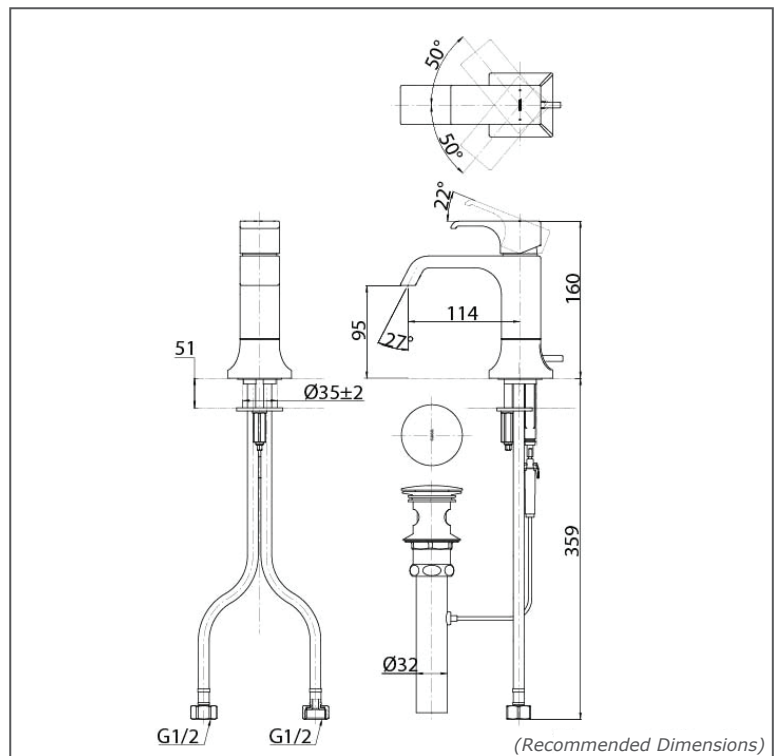

TOTO Faucets

GC SERIES

TLG08301B

red dot award 2019
winner

FEATURES

- Breadth and symbolism of classic design in a contemporary form
- Elegant design that stood the test of time while transitioning to a modern design that reflects the present day
- Easy Installation and Usage
- Long lasting, COMFORT GLIDE mechanism for a smooth operation

SPECIFICATIONS

- Finish : Chrome
- Material : Brass
- Water Pressure : 0.25MPa~0.75MPa

PARTS DESCRIPTION

- TLG08301B : Single Lever Washbasin Faucet (w/ Pop-up Waste)

TLG08301B

Please consult TOTO representative for more details.

All rights reserved by TOTO including but not limited to Improve & Change of Product Design, Specs or Availability at any time without prior notice.

Flow Rate

TLG08301V_V1

Please consult TOTO representative for more details.